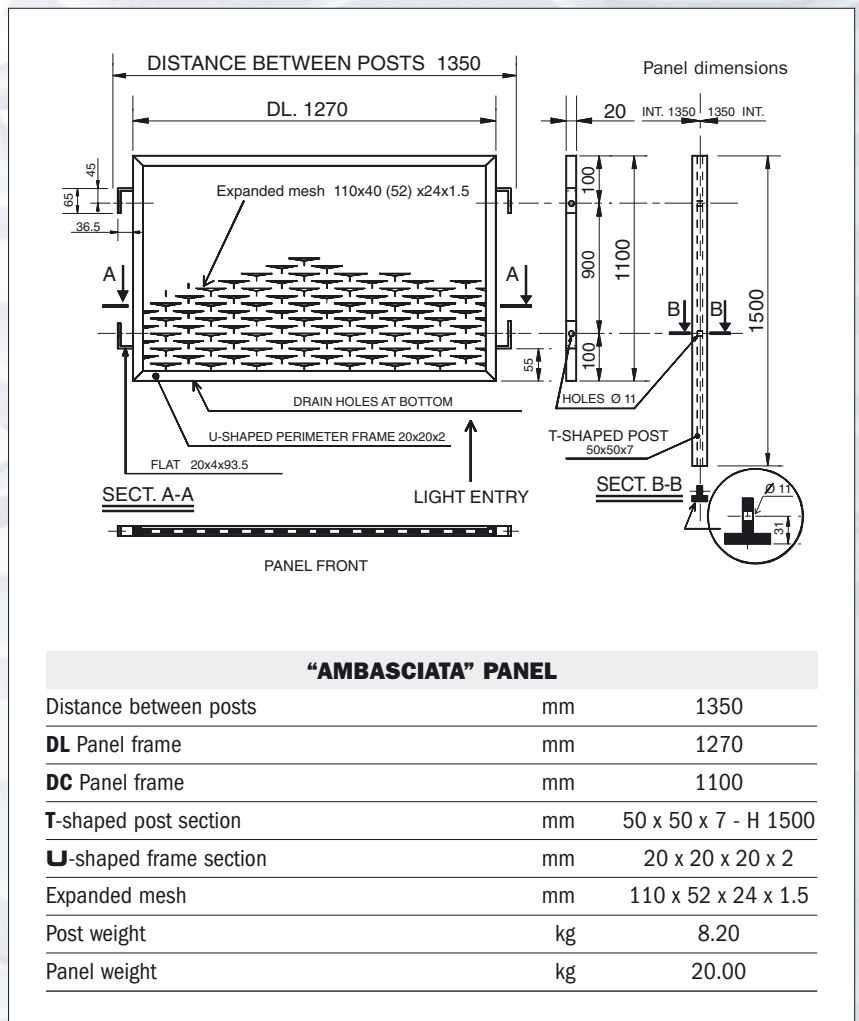

The expanded mesh panels are quickly and simply fitted to the posts using M10 x 25 mm nuts and bolts (hot dip galvanised steel or AISI 304 steel).

Life-size mesh, TYPE AMBASCIATA
DL 110 x DC 40 (52) - av 24 x sp 1.5 mm