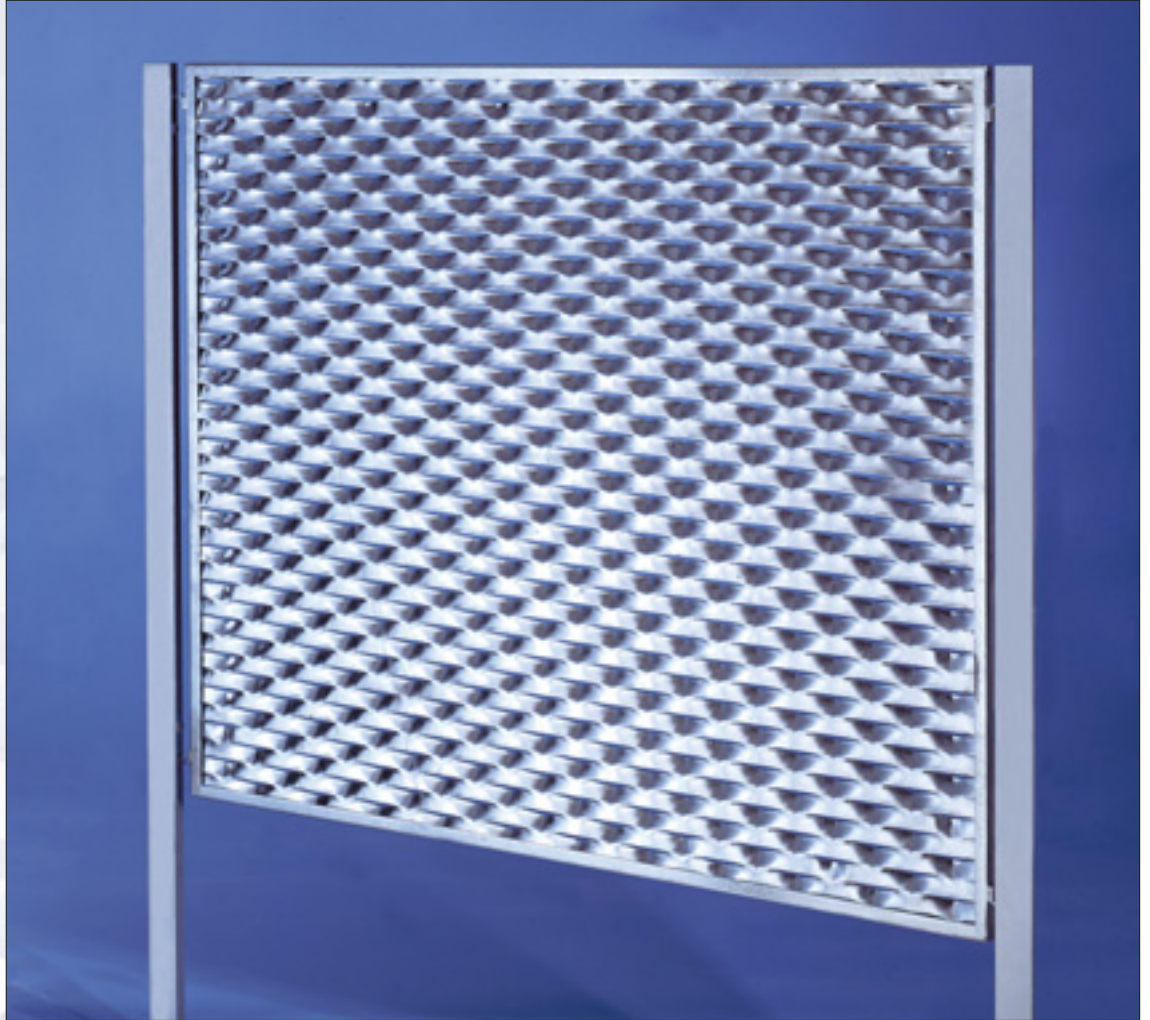

• Panel fencing “Ambasciata”

Prestige and privacy.

An elegant, prestigious and extremely robust fence.

The special type of mesh produced from expanded sheet-metal protects your privacy **by almost totally making it impossible to see through from the outside, whilst allowing good through-vision from the inside.**

Production

Our fences come in standard sizes and can also be made to order. The posts and fixing bolts are supplied together with the panel.

Finish

The panels and posts can be supplied: untreated, hot dip galvanised or painted with polyester powder exterior paint in all RAL table colours.

The expanded mesh panels are quickly and simply fitted to the posts using M10 x 25 mm nuts and bolts (hot dip galvanised steel or AISI 304 steel).

Life-size mesh, TYPE AMBASCIATA
DL 110 x DC 40 (52) - av 24 x sp 1.5 mm